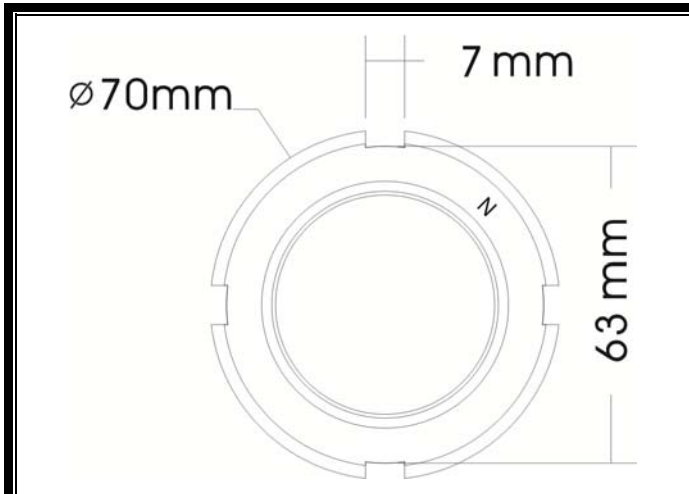

# H.C.B-A1090

SCANIA TRUCK (310/320/340) TRANSMISSION

SOCKET (Dr. 3/4")

■ Applicable: SCANIA trucks.