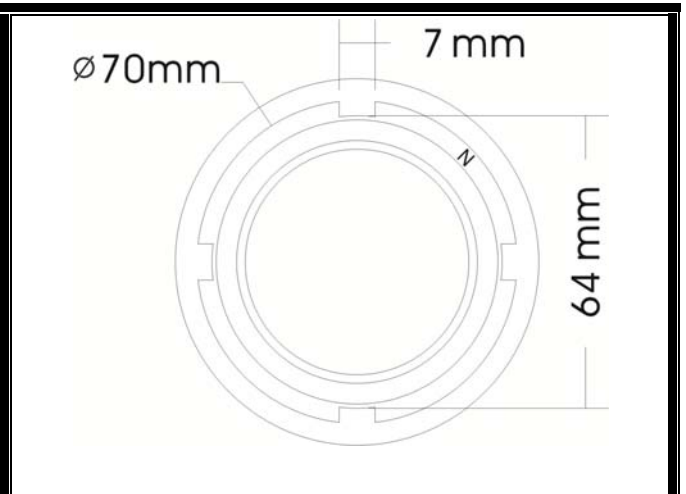

# H.C.B-A1090

SCANIA TRUCK (310/320/340) TRANSMISSION

SOCKET (Dr. 3/4")

■ Applicable: SCANIA trucks.