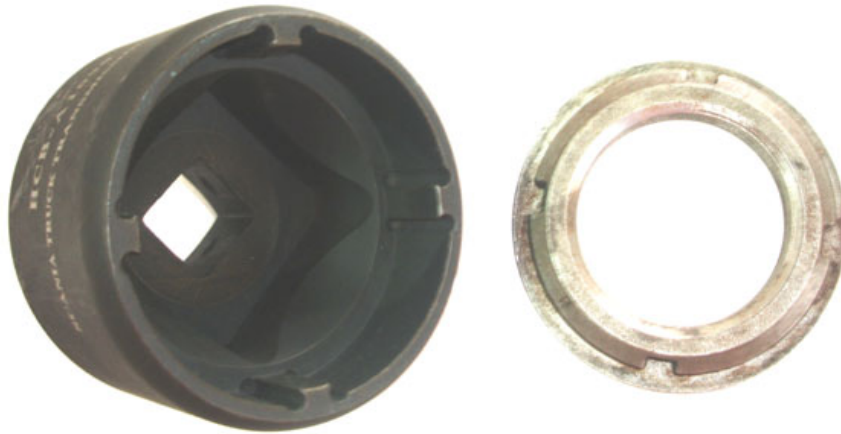

# H.C.B-A1090

SCANIA TRUCK (310/320/340) TRANSMISSION

SOCKET (Dr. 3/4")

■ Applicable: SCANIA trucks.